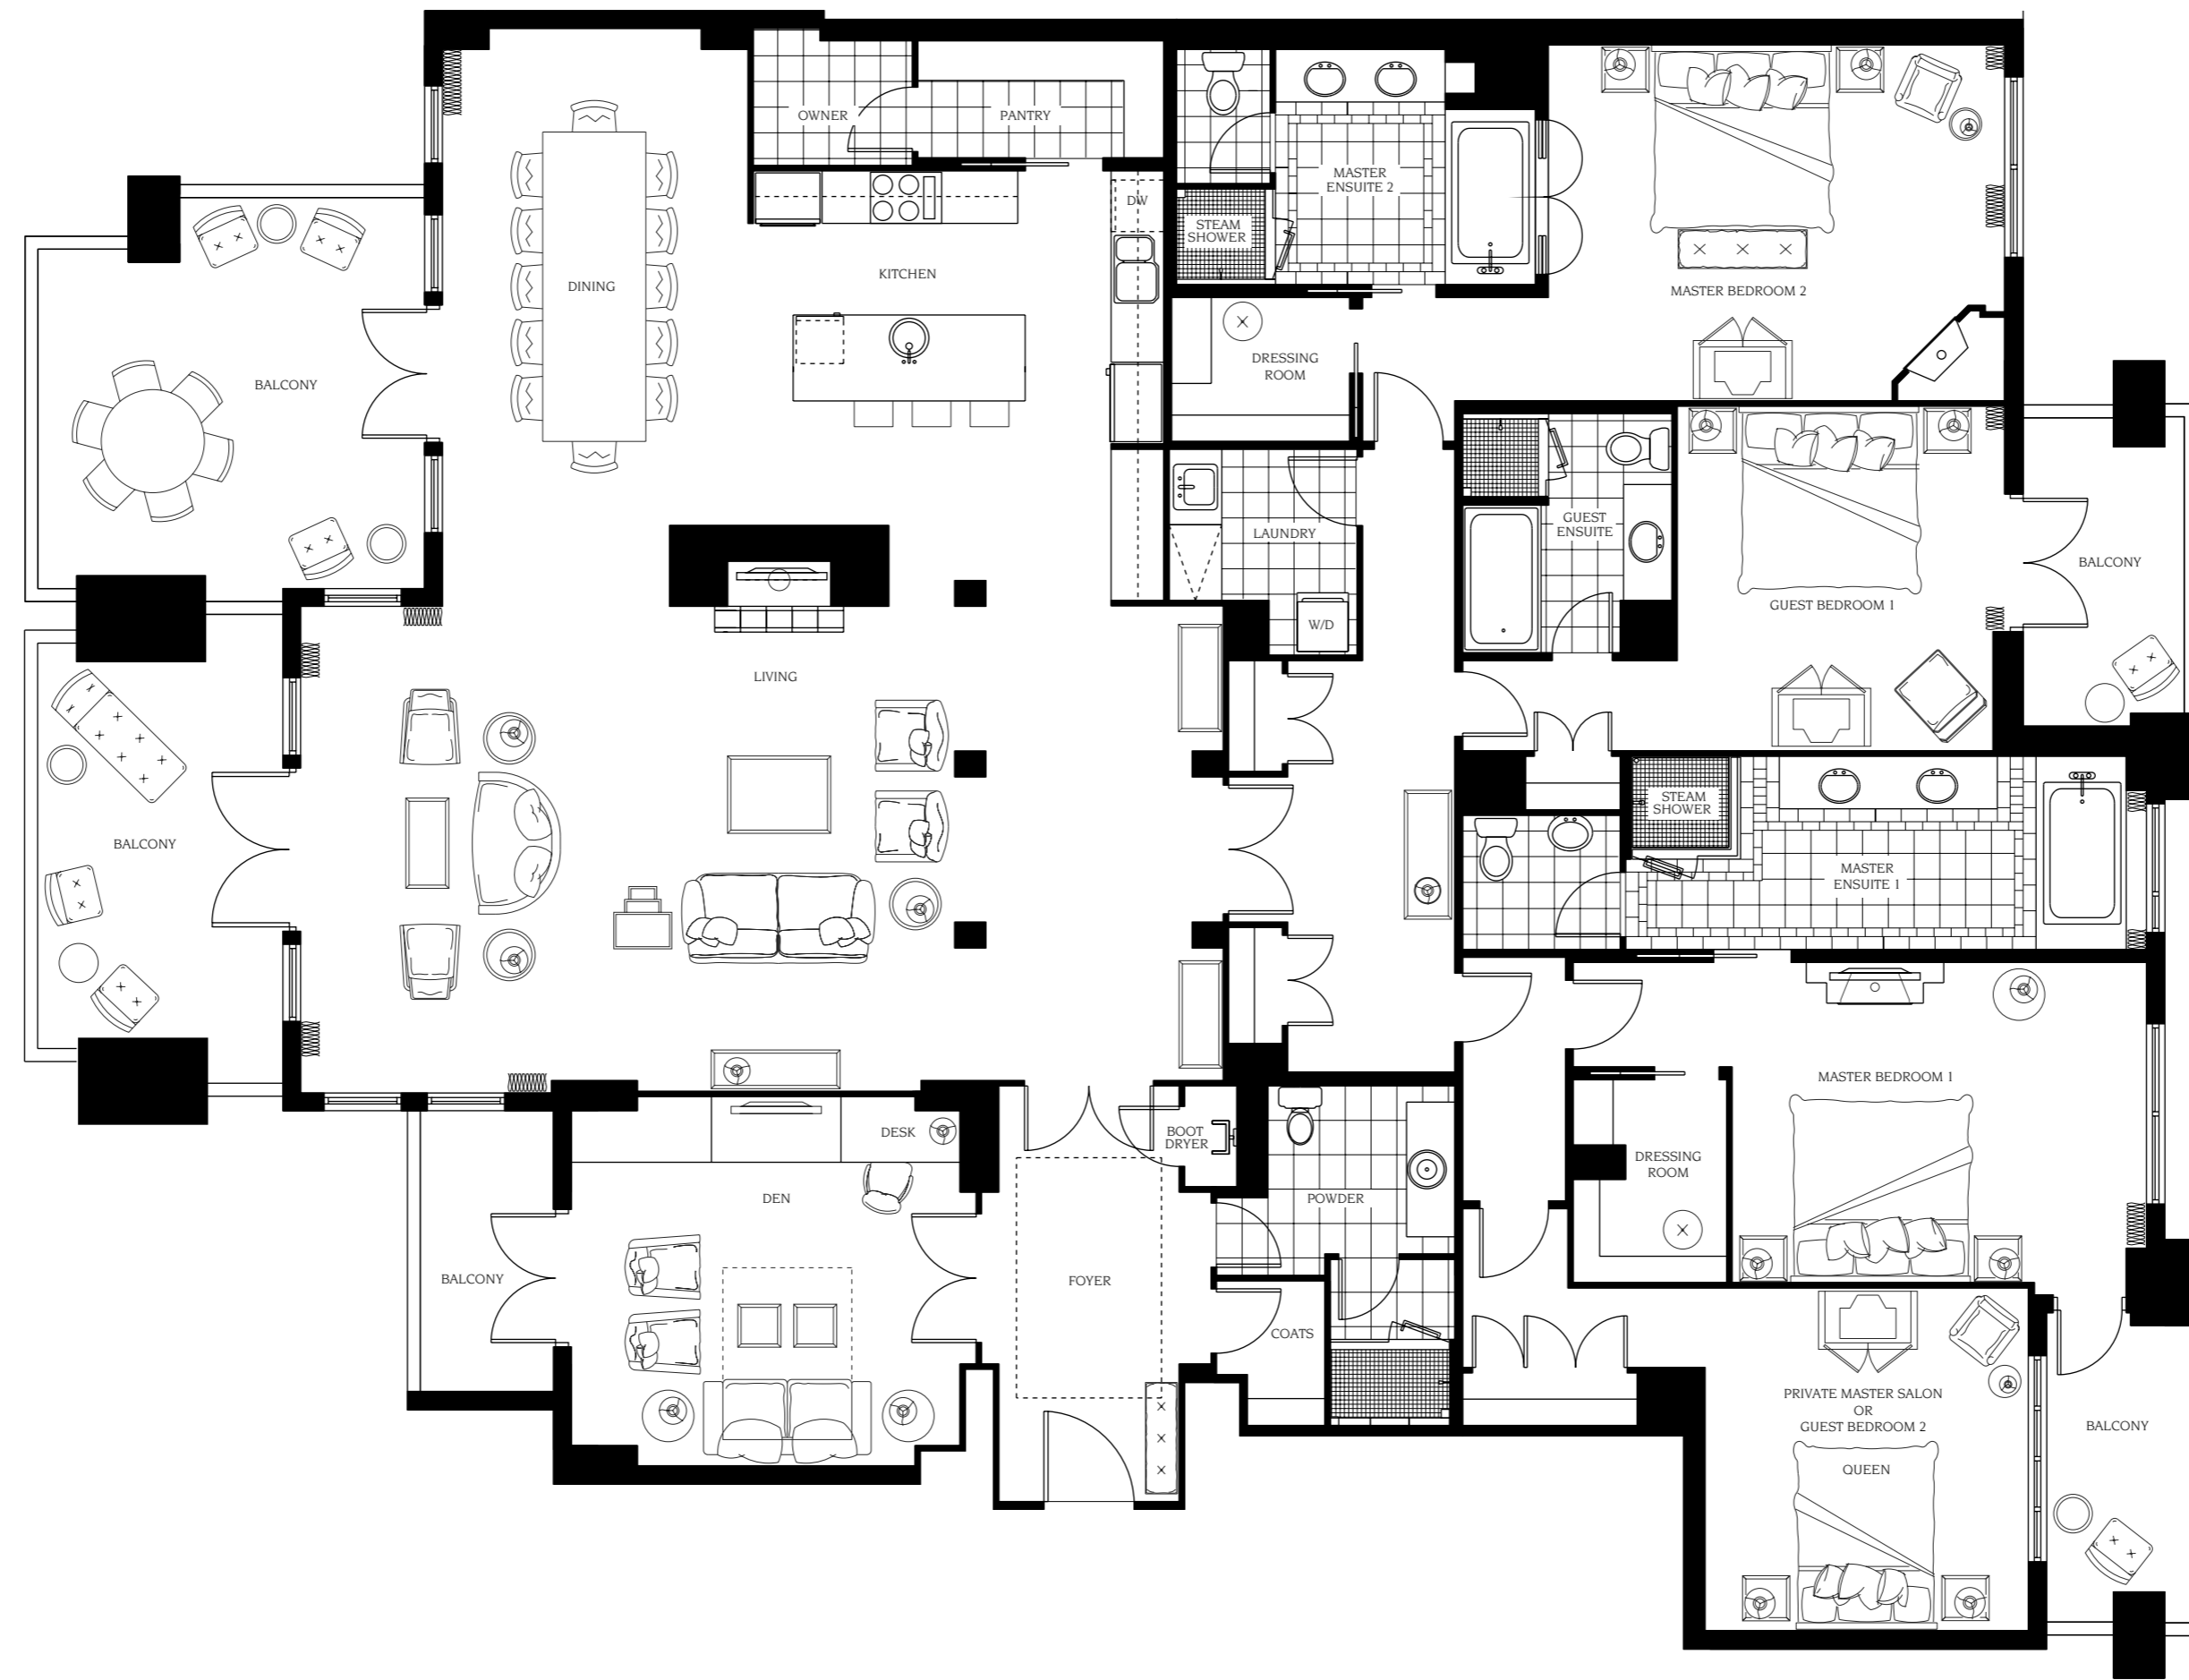

4 BEDROOM AND DEN OPTION
 RESIDENCE F1
 APPROXIMATELY 3,700 SQ. FT.
 2 OF 36 RESIDENCES

The developer reserves the right to make changes to the floor plans, project design, specifications, and features. Final dimensions, square feet and floor plans may vary.