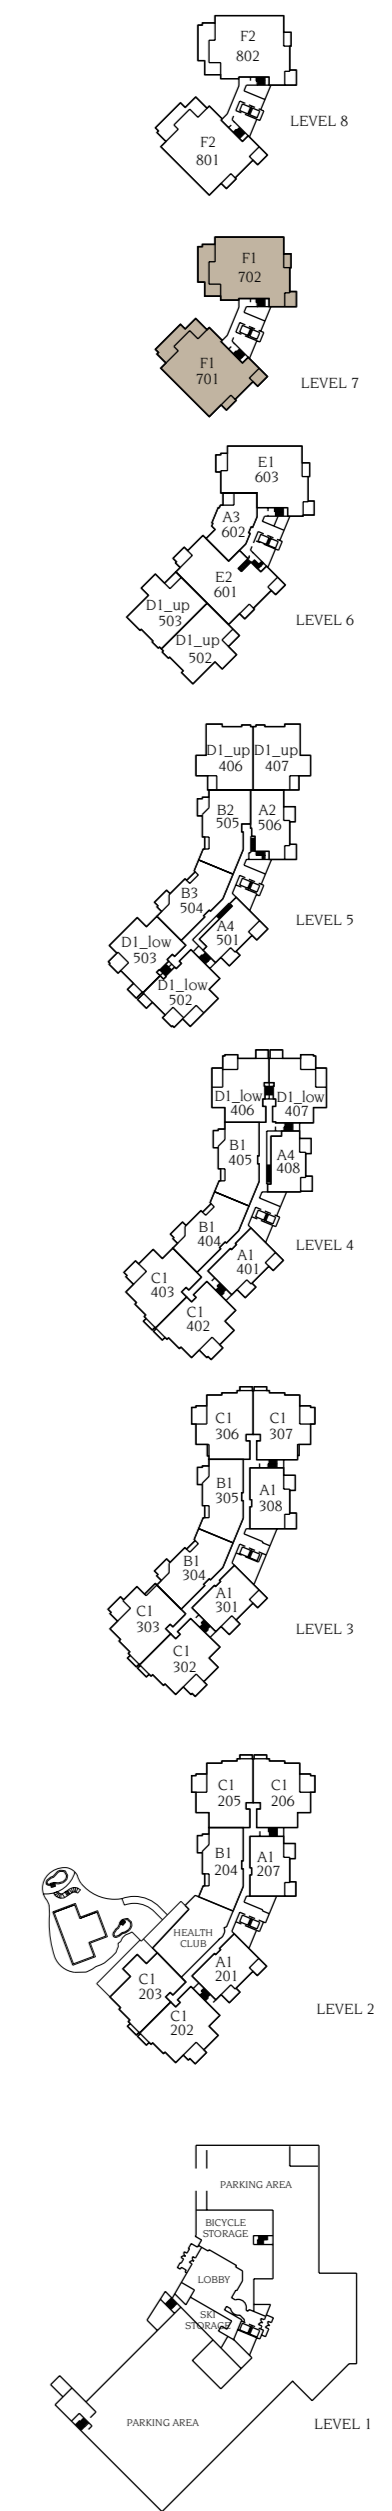

4 BEDROOM AND DEN OPTION
 RESIDENCE F1
 APPROXIMATELY 3,700 SQ. FT.
 2 OF 36 RESIDENCES

The developer reserves the right to make changes to the floor plans, project design, specifications, and features. Final dimensions, square feet and floor plans may vary.