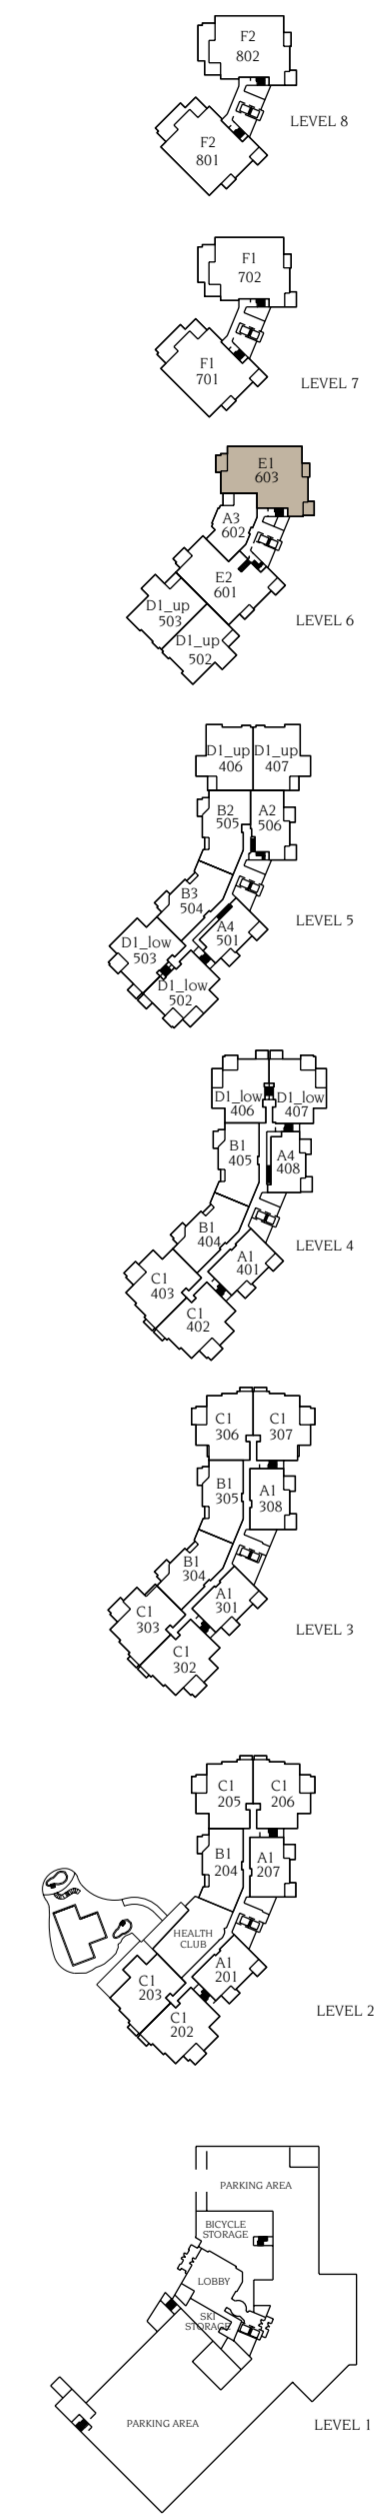

4 BEDROOM AND DEN
 RESIDENCE E1
 APPROXIMATELY 3,704 SQ. FT.
 1 OF 36 RESIDENCES

The developer reserves the right to make changes to the floor plans, project design, specifications, and features. Final dimensions, square feet and floor plans may vary.