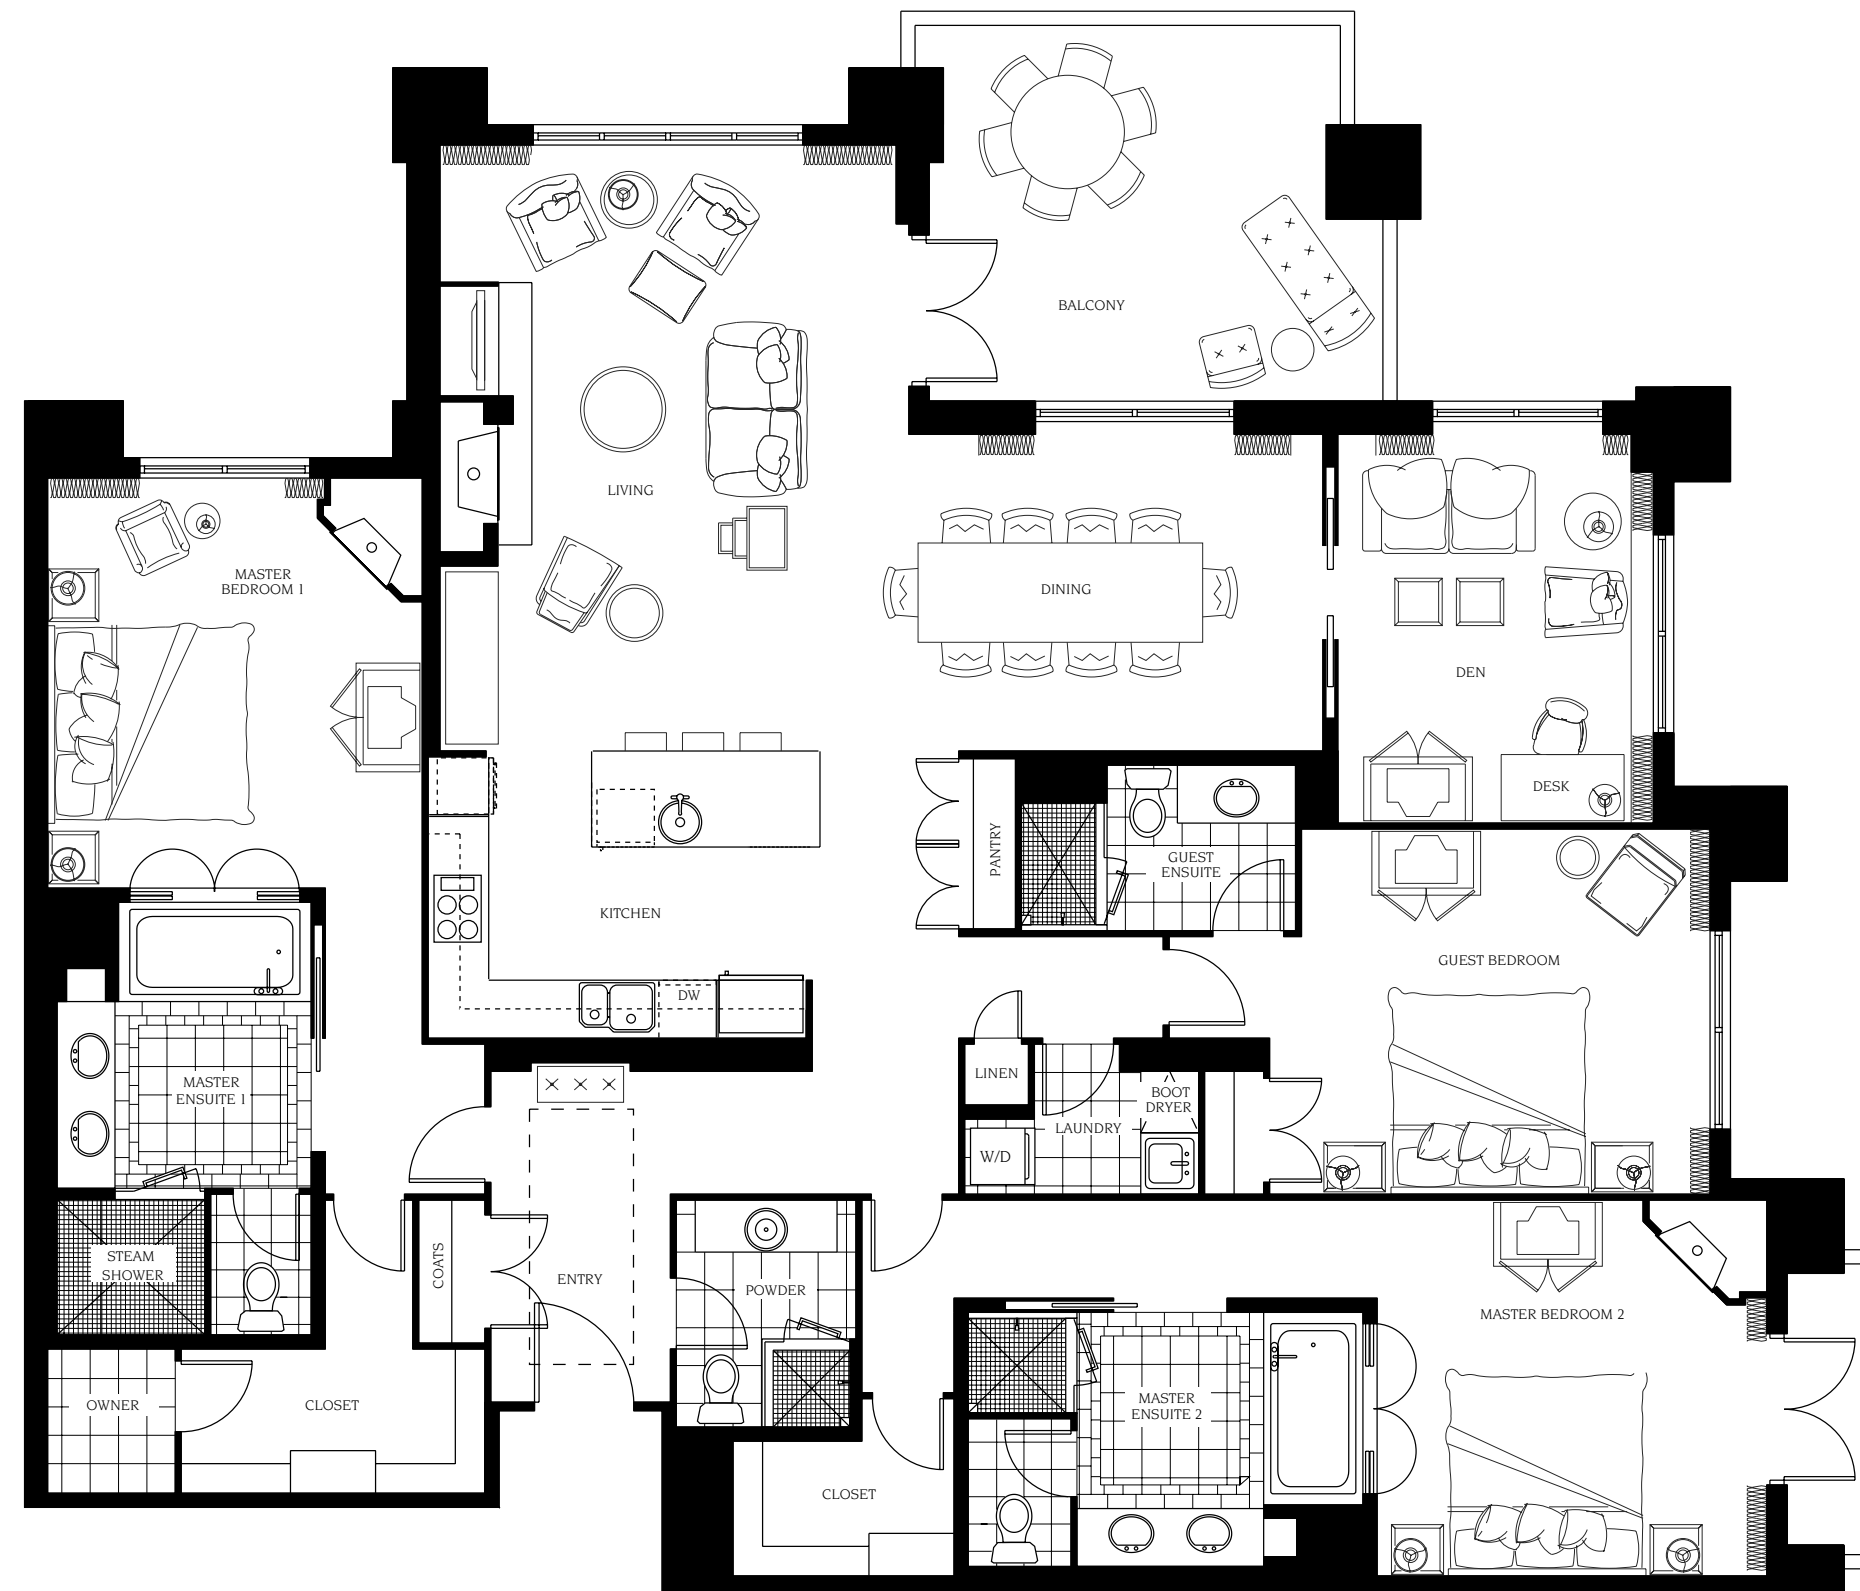

3 BEDROOM AND DEN
 RESIDENCE C1
 APPROXIMATELY 2,581 SQ. FT.
 10 OF 36 RESIDENCES

The developer reserves the right to make changes to the floor plans, project design, specifications, and features. Final dimensions, square feet and floor plans may vary.