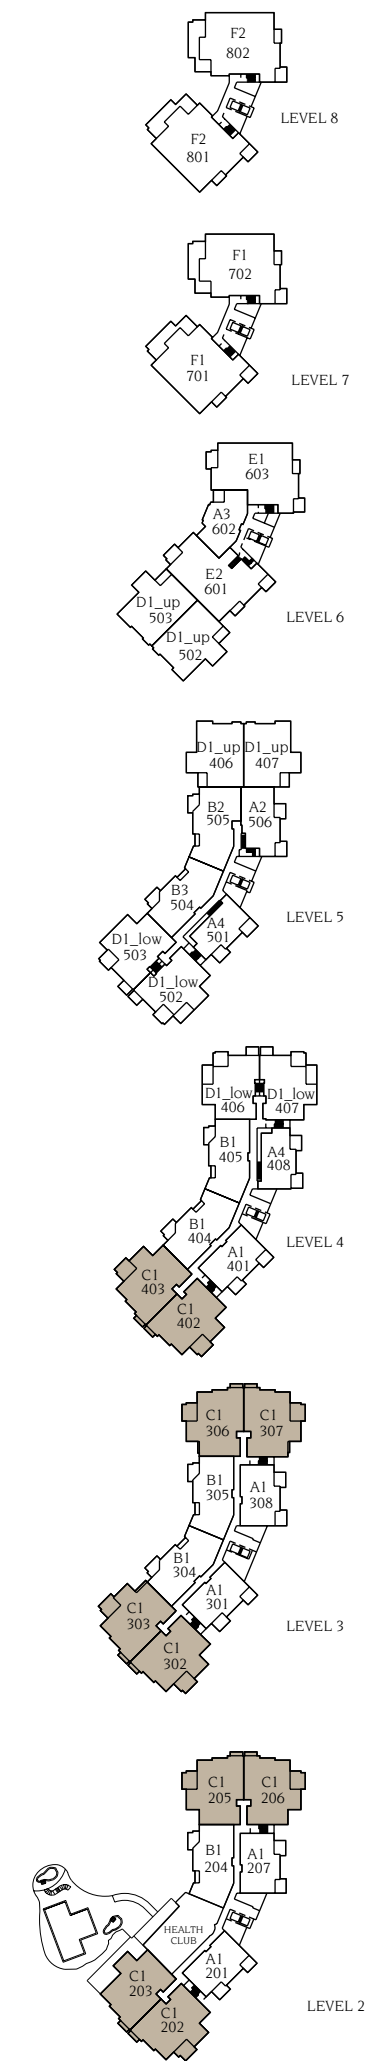

3 BEDROOM AND DEN
 RESIDENCE C1
 APPROXIMATELY 2,581 SQ. FT.
 10 OF 36 RESIDENCES

The developer reserves the right to make changes to the floor plans, project design, specifications, and features. Final dimensions, square feet and floor plans may vary.