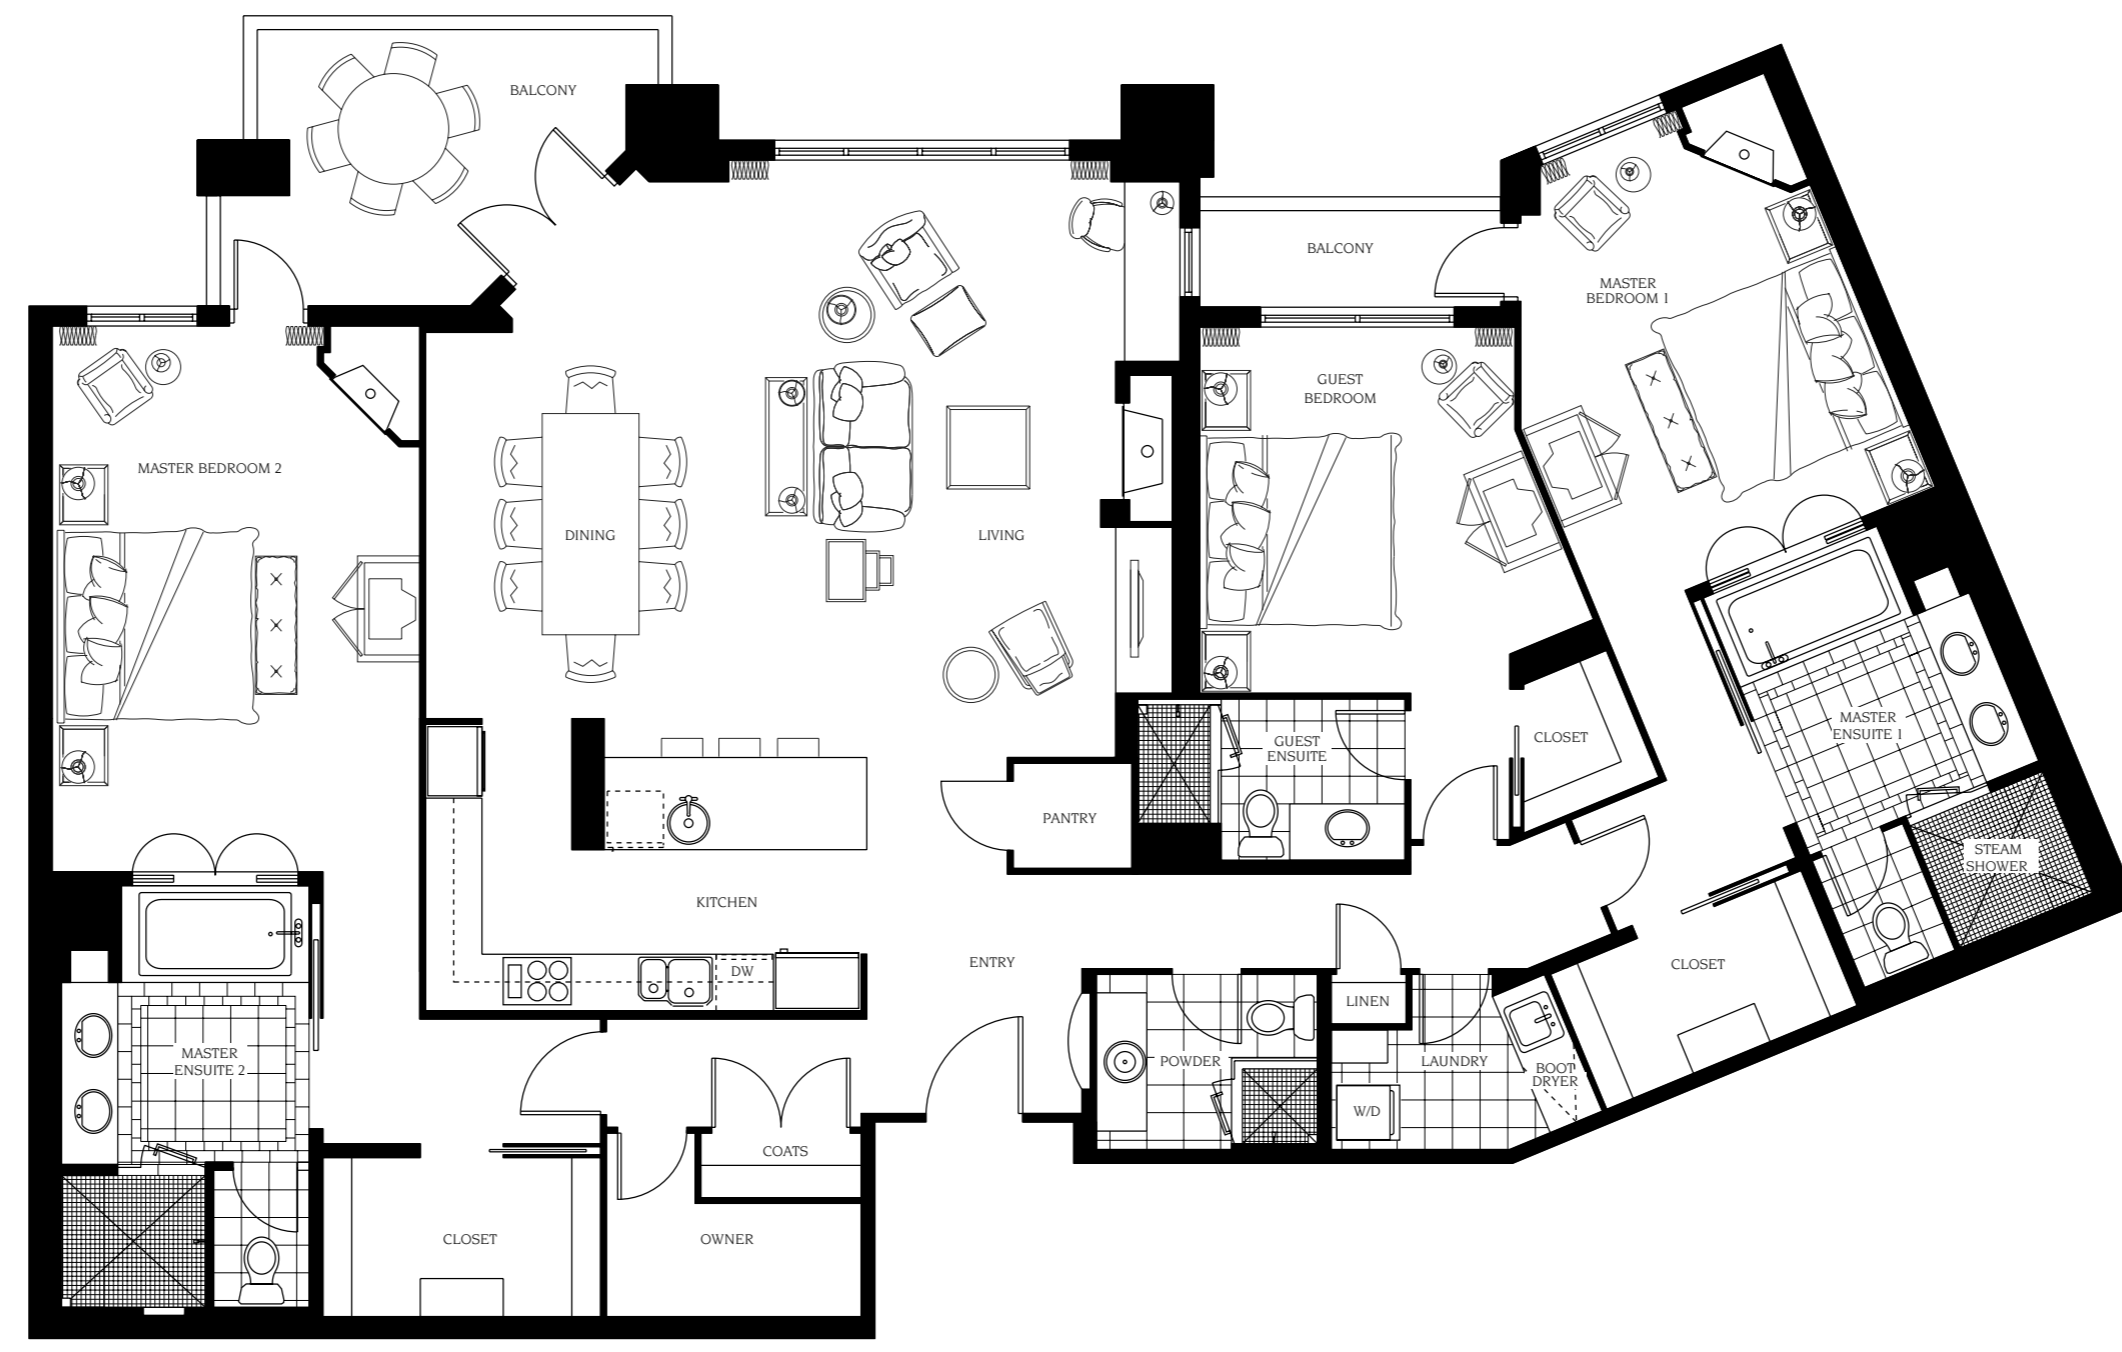

3 BEDROOM
 RESIDENCE B2
 APPROXIMATELY 2,542 SQ. FT.
 1 OF 36 RESIDENCES

The developer reserves the right to make changes to the floor plans, project design, specifications, and features. Final dimensions, square feet and floor plans may vary.