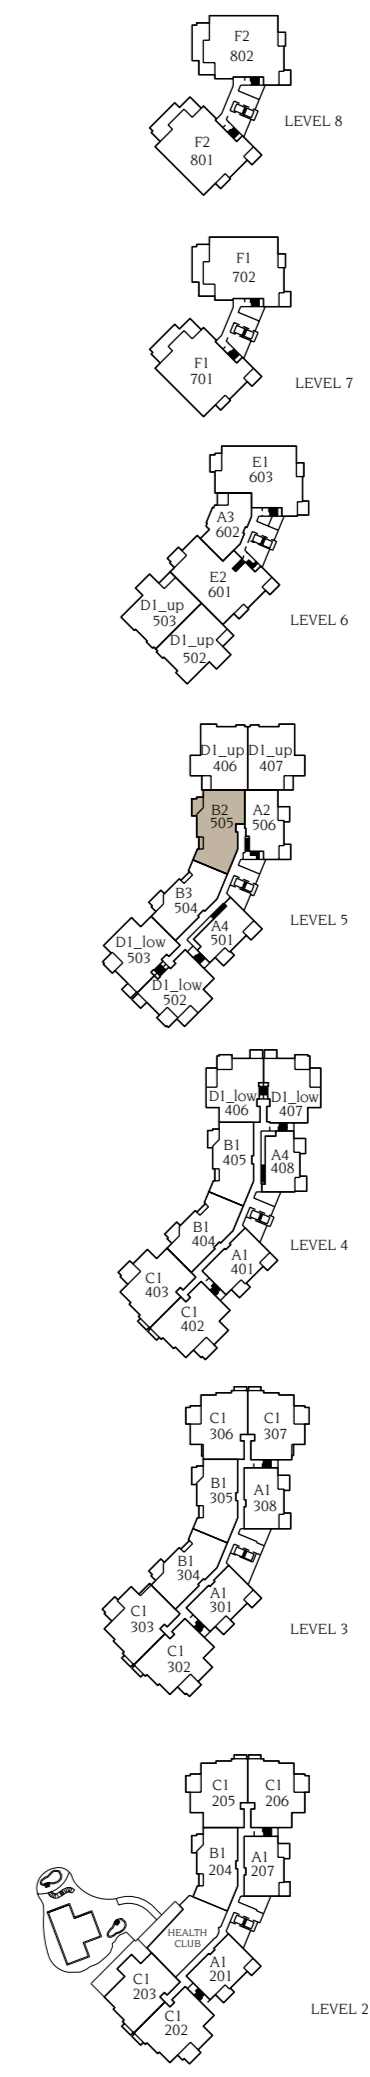

3 BEDROOM
 RESIDENCE B2
 APPROXIMATELY 2,542 SQ. FT.
 1 OF 36 RESIDENCES

The developer reserves the right to make changes to the floor plans, project design, specifications, and features. Final dimensions, square feet and floor plans may vary.