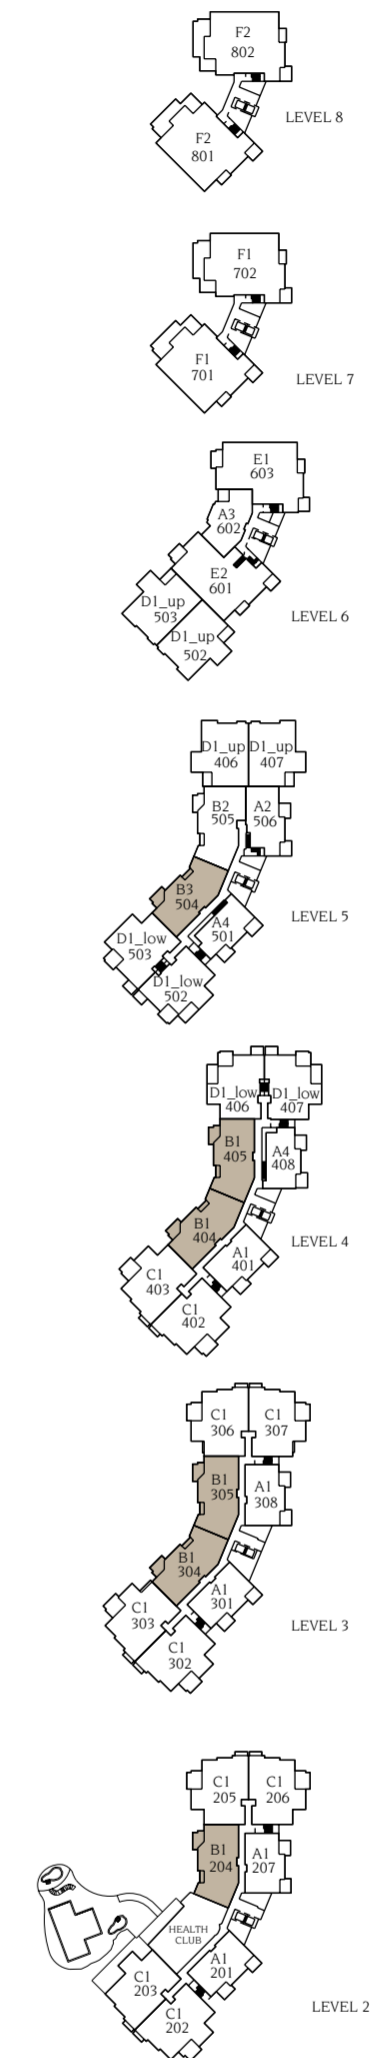

3 BEDROOM  
 RESIDENCE B1  
 APPROXIMATELY 2,343 SQ. FT.  
 5 OF 36 RESIDENCES

3 BEDROOM  
 RESIDENCE B3  
 APPROXIMATELY 2,353 SQ. FT.  
 1 OF 36 RESIDENCES

The developer reserves the right to make changes to the floor plans, project design, specifications, and features. Final dimensions, square feet and floor plans may vary.