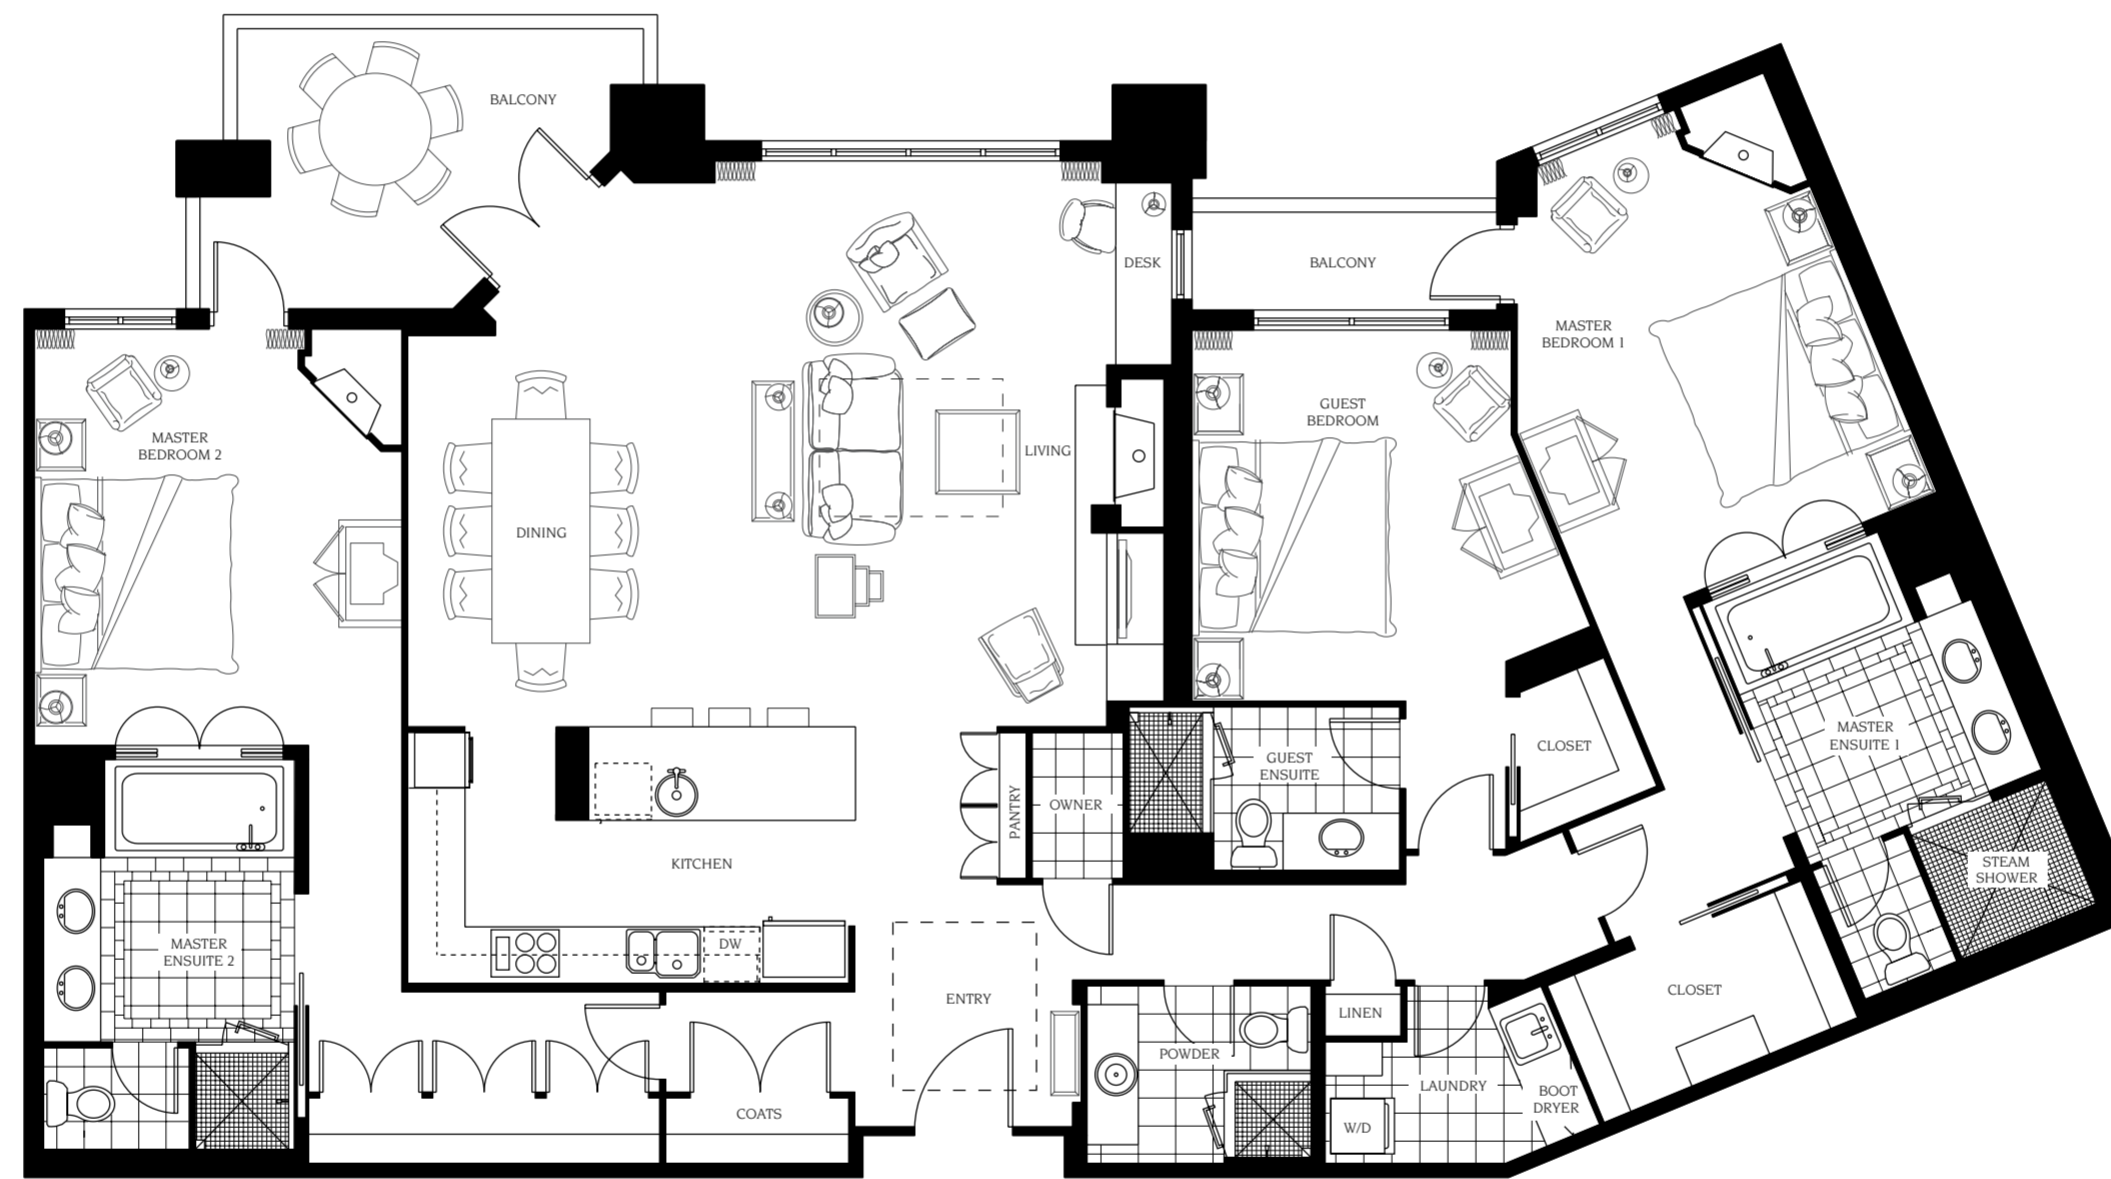

3 BEDROOM  
 RESIDENCE B1  
 APPROXIMATELY 2,343 SQ. FT.  
 5 OF 36 RESIDENCES

3 BEDROOM  
 RESIDENCE B3  
 APPROXIMATELY 2,353 SQ. FT.  
 1 OF 36 RESIDENCES

The developer reserves the right to make changes to the floor plans, project design, specifications, and features. Final dimensions, square feet and floor plans may vary.