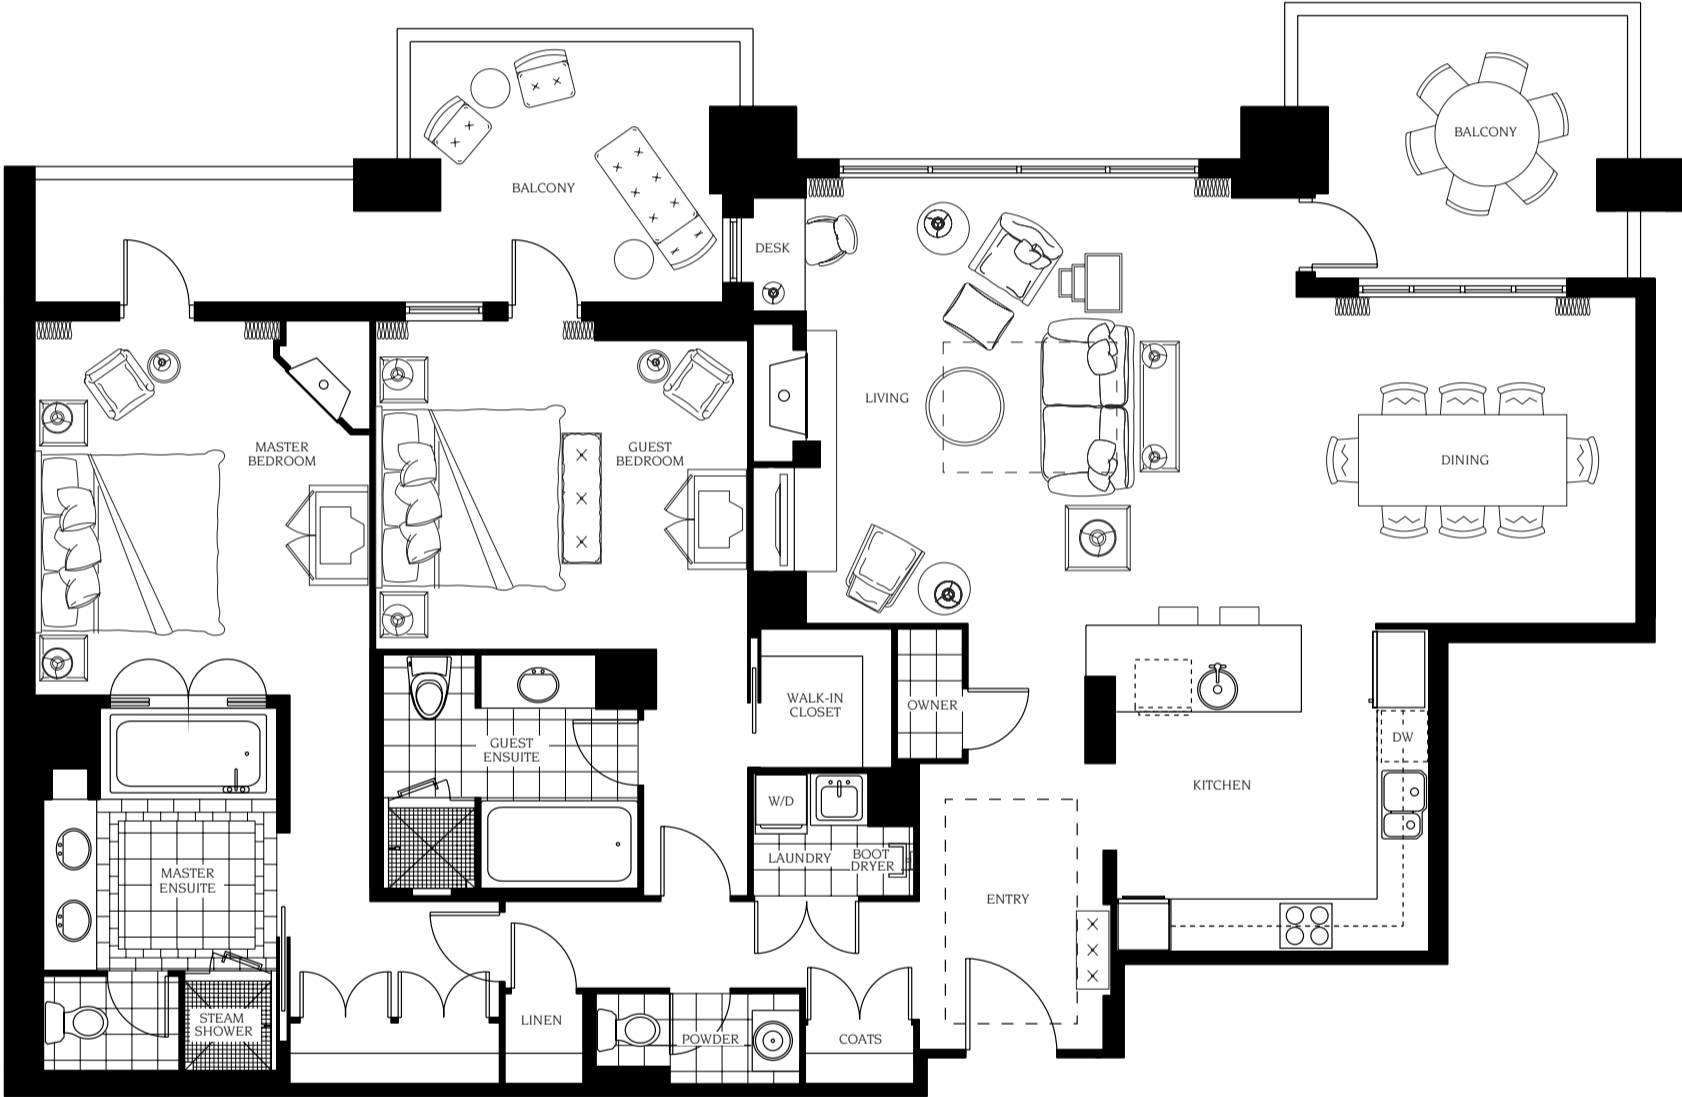

2 BEDROOM
RESIDENCE A2
APPROXIMATELY 1,815 SQ. FT.
1 OF 36 RESIDENCES