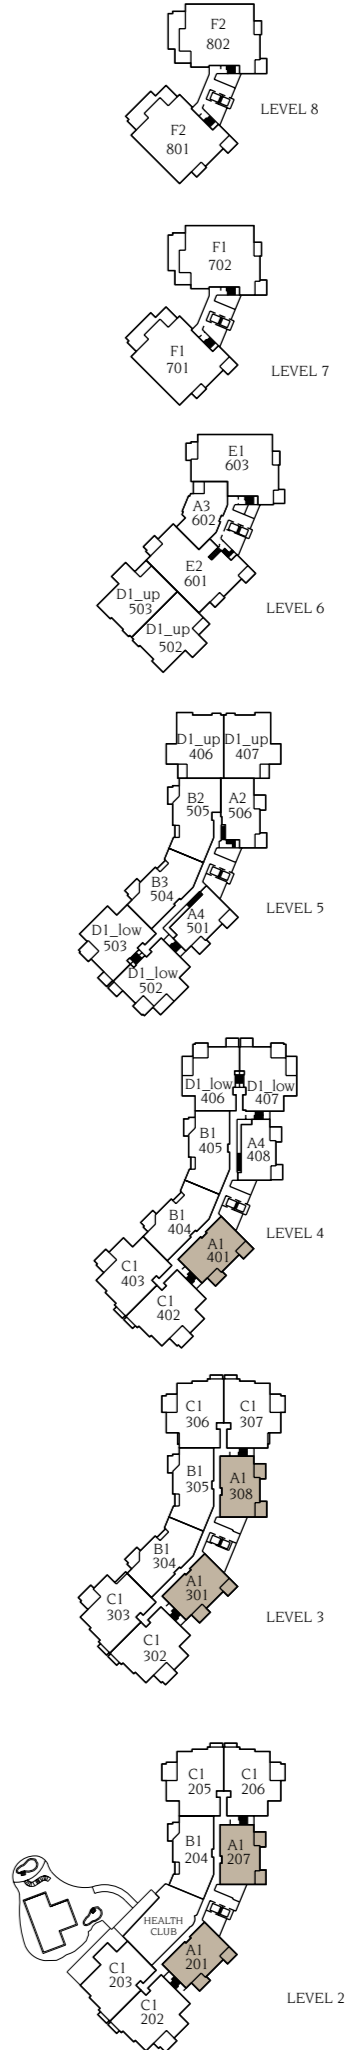

2 BEDROOM
RESIDENCE A1
APPROXIMATELY 1,721 SQ. FT.
5 OF 36 RESIDENCES