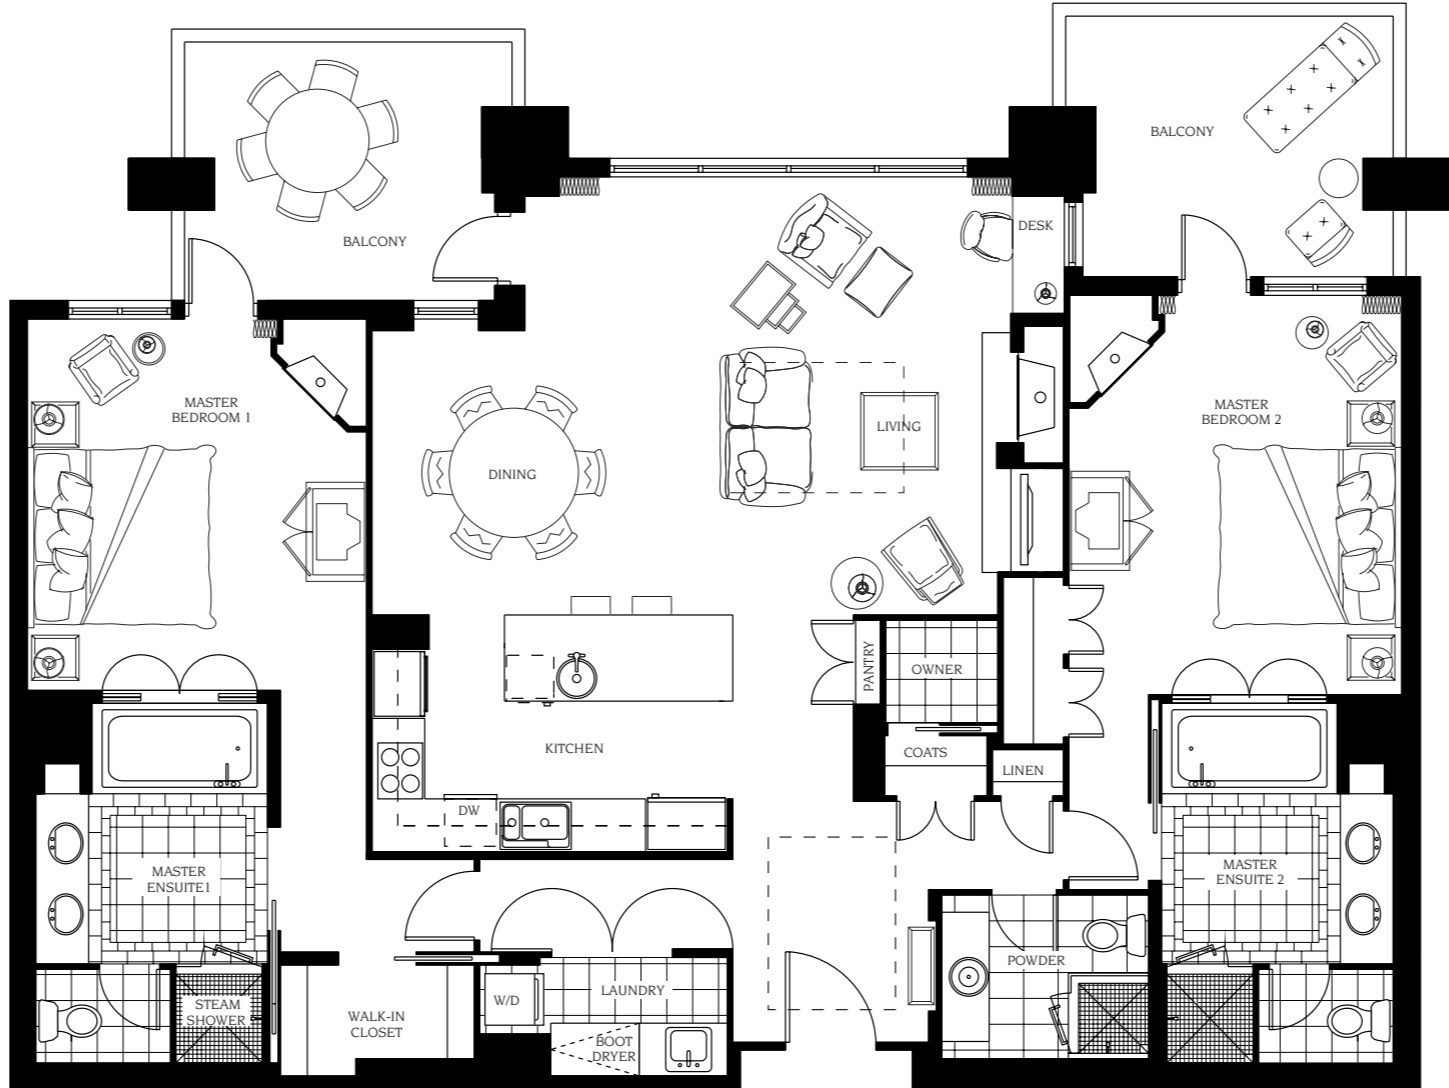

2 BEDROOM
RESIDENCE A1
APPROXIMATELY 1,721 SQ. FT.
5 OF 36 RESIDENCES