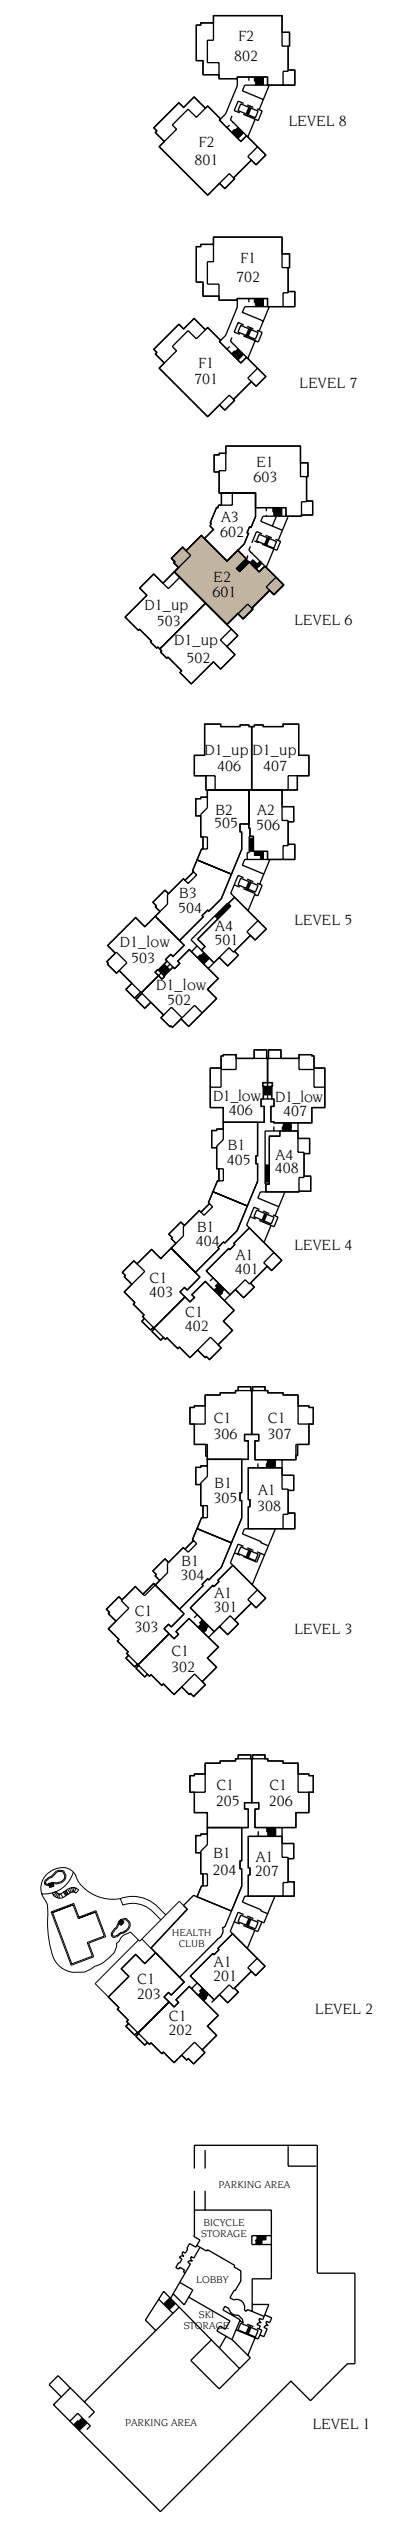

4 BEDROOM AND DEN
 RESIDENCE E2
 APPROXIMATELY 3,654 SQ. FT.
 1 OF 36 RESIDENCES

The developer reserves the right to make changes to the floor plans, project design, specifications, and features. Final dimensions, square feet and floor plans may vary.