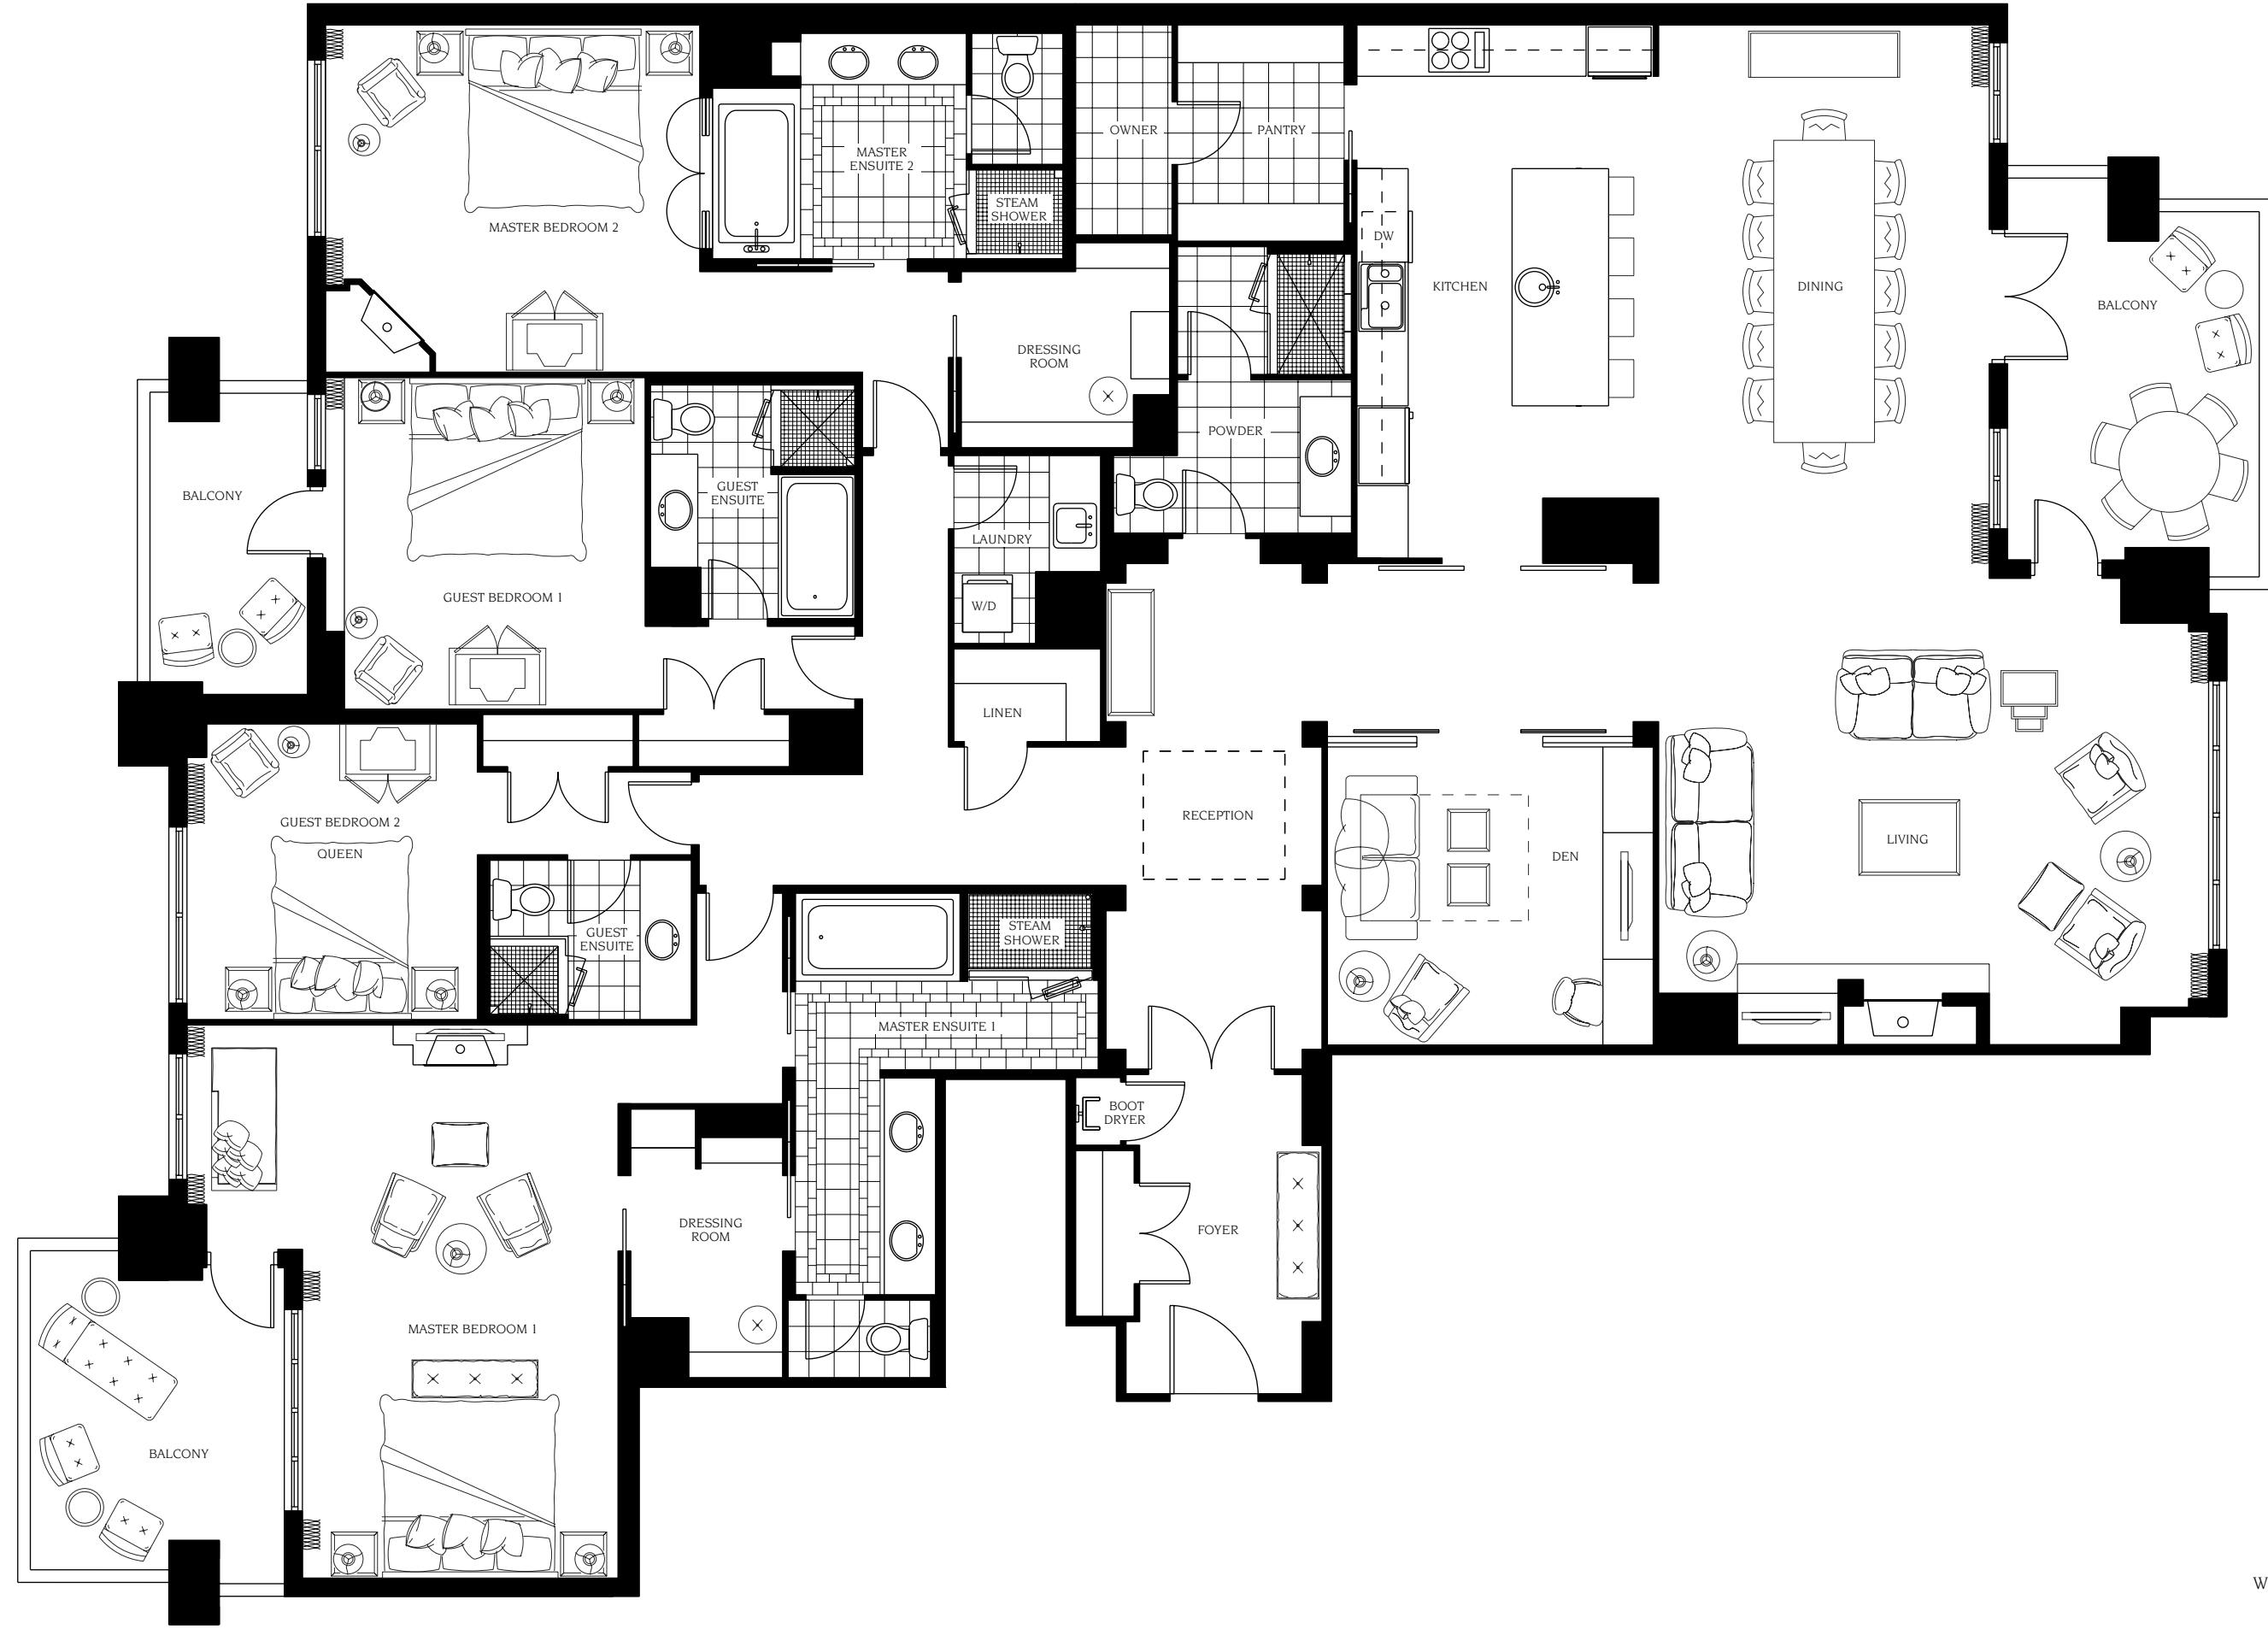

4 BEDROOM AND DEN
 RESIDENCE E2
 APPROXIMATELY 3,654 SQ. FT.
 1 OF 36 RESIDENCES

The developer reserves the right to make changes to the floor plans, project design, specifications, and features. Final dimensions, square feet and floor plans may vary.