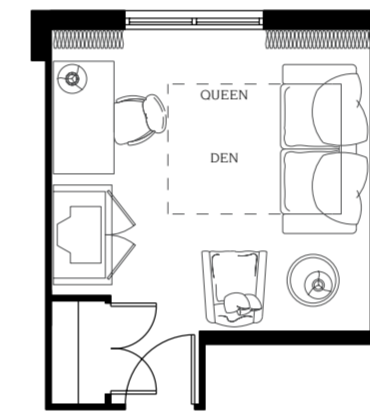

2 BEDROOM
 RESIDENCE A4
 APPROXIMATELY 1,504 SQ. FT.
 2 OF 36 RESIDENCES

ALTERNATE DEN

ALTERNATE BUNKBED