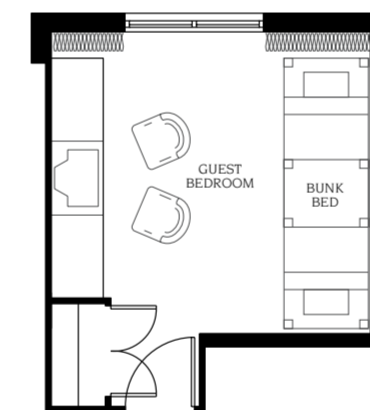

2 BEDROOM
 RESIDENCE A4
 APPROXIMATELY 1,504 SQ. FT.
 2 OF 36 RESIDENCES

ALTERNATE DEN

ALTERNATE BUNKBED