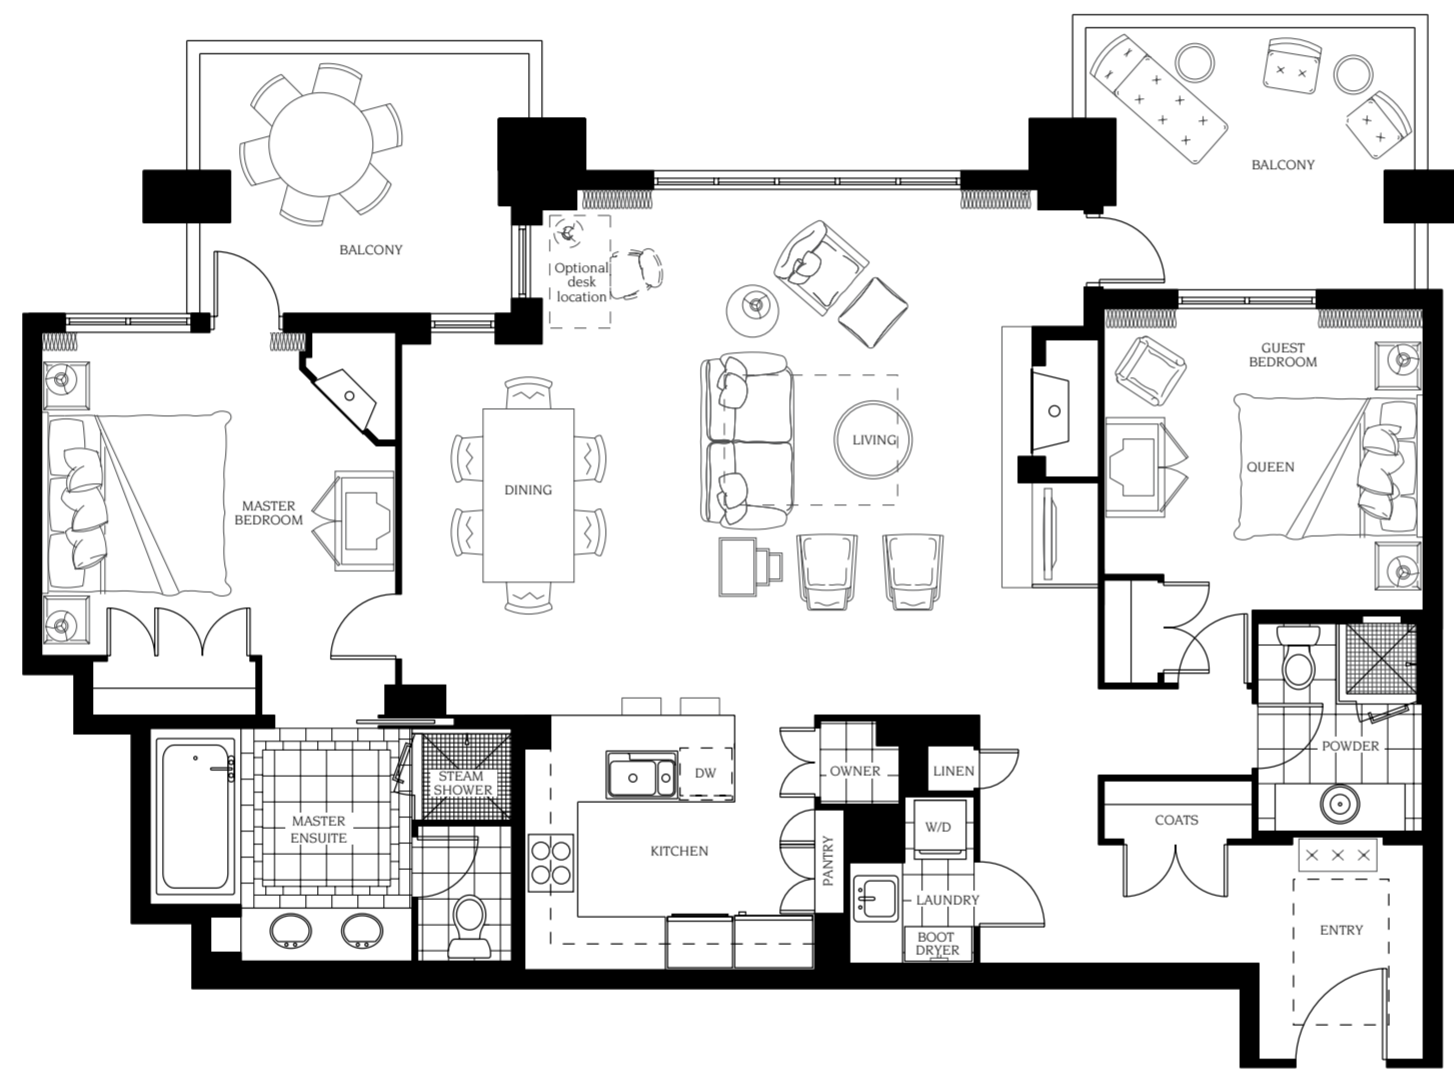

2 BEDROOM
 RESIDENCE A4
 APPROXIMATELY 1,504 SQ. FT.
 2 OF 36 RESIDENCES

ALTERNATE DEN

ALTERNATE BUNKBED